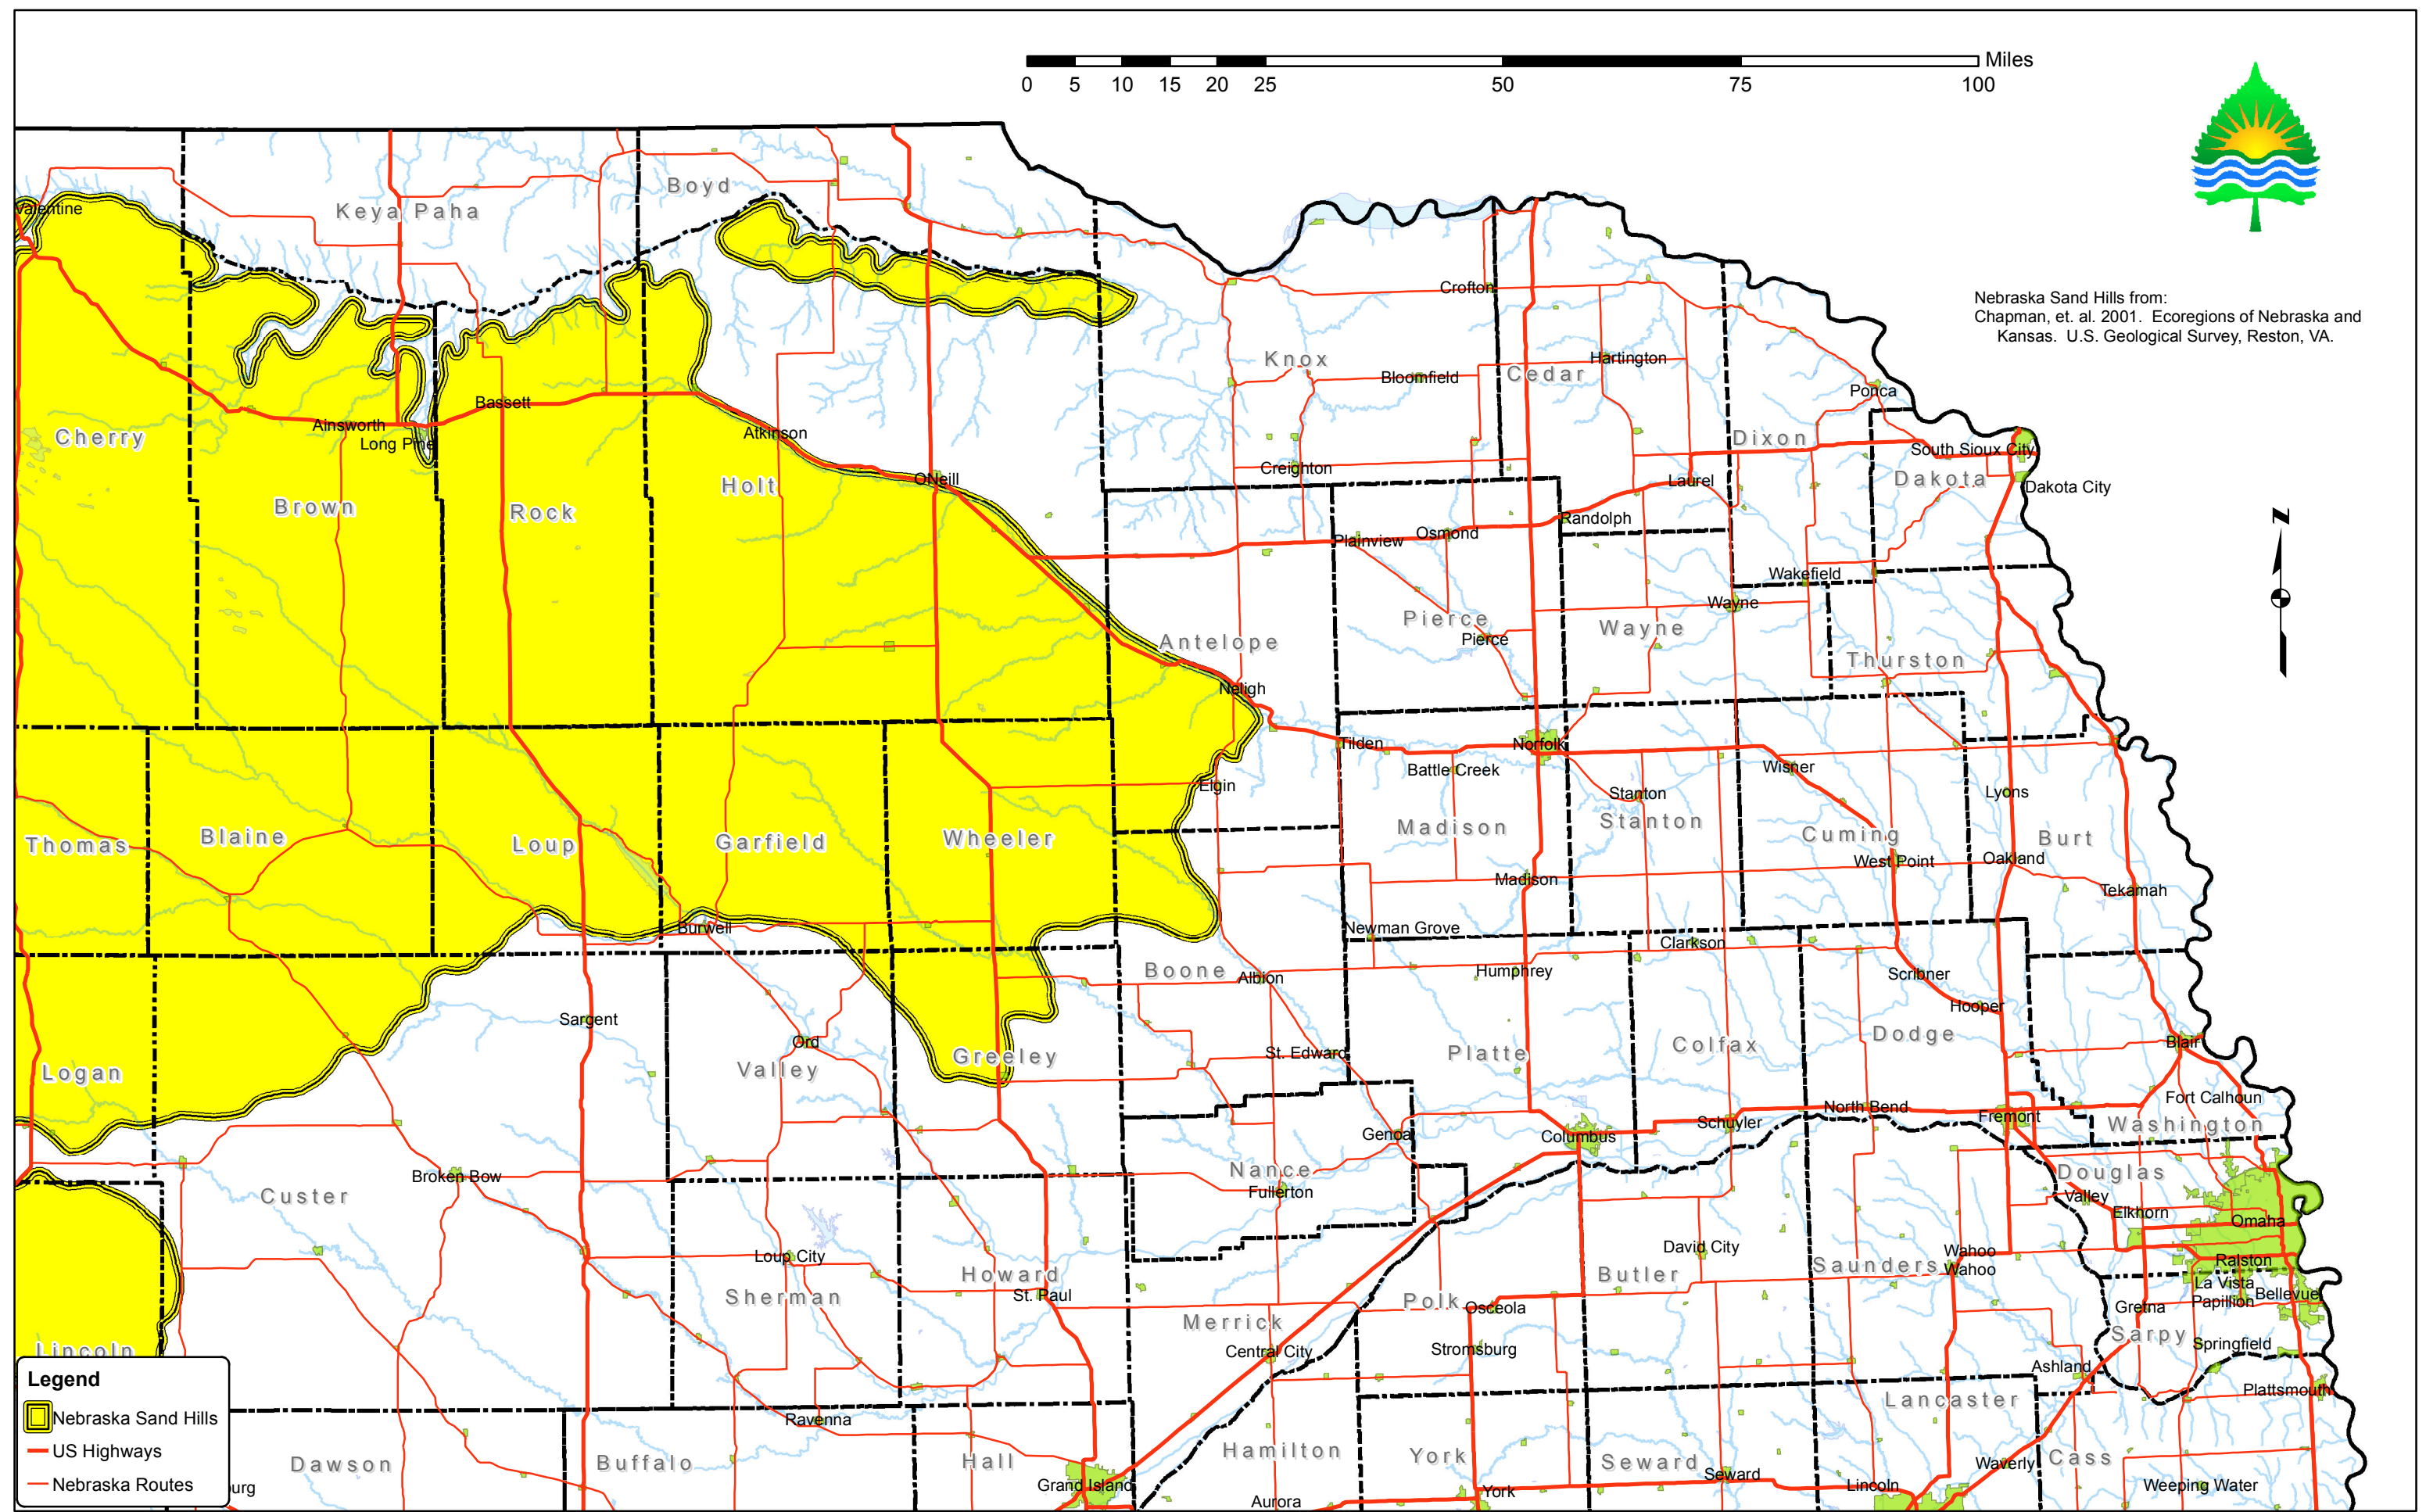

Nebraska Sand Hills from:  
Chapman, et. al. 2001. Ecoregions of Nebraska and  
Kansas. U.S. Geological Survey, Reston, VA.

**Legend**

-  Nebraska Sand Hills
-  US Highways
-  Nebraska Routes