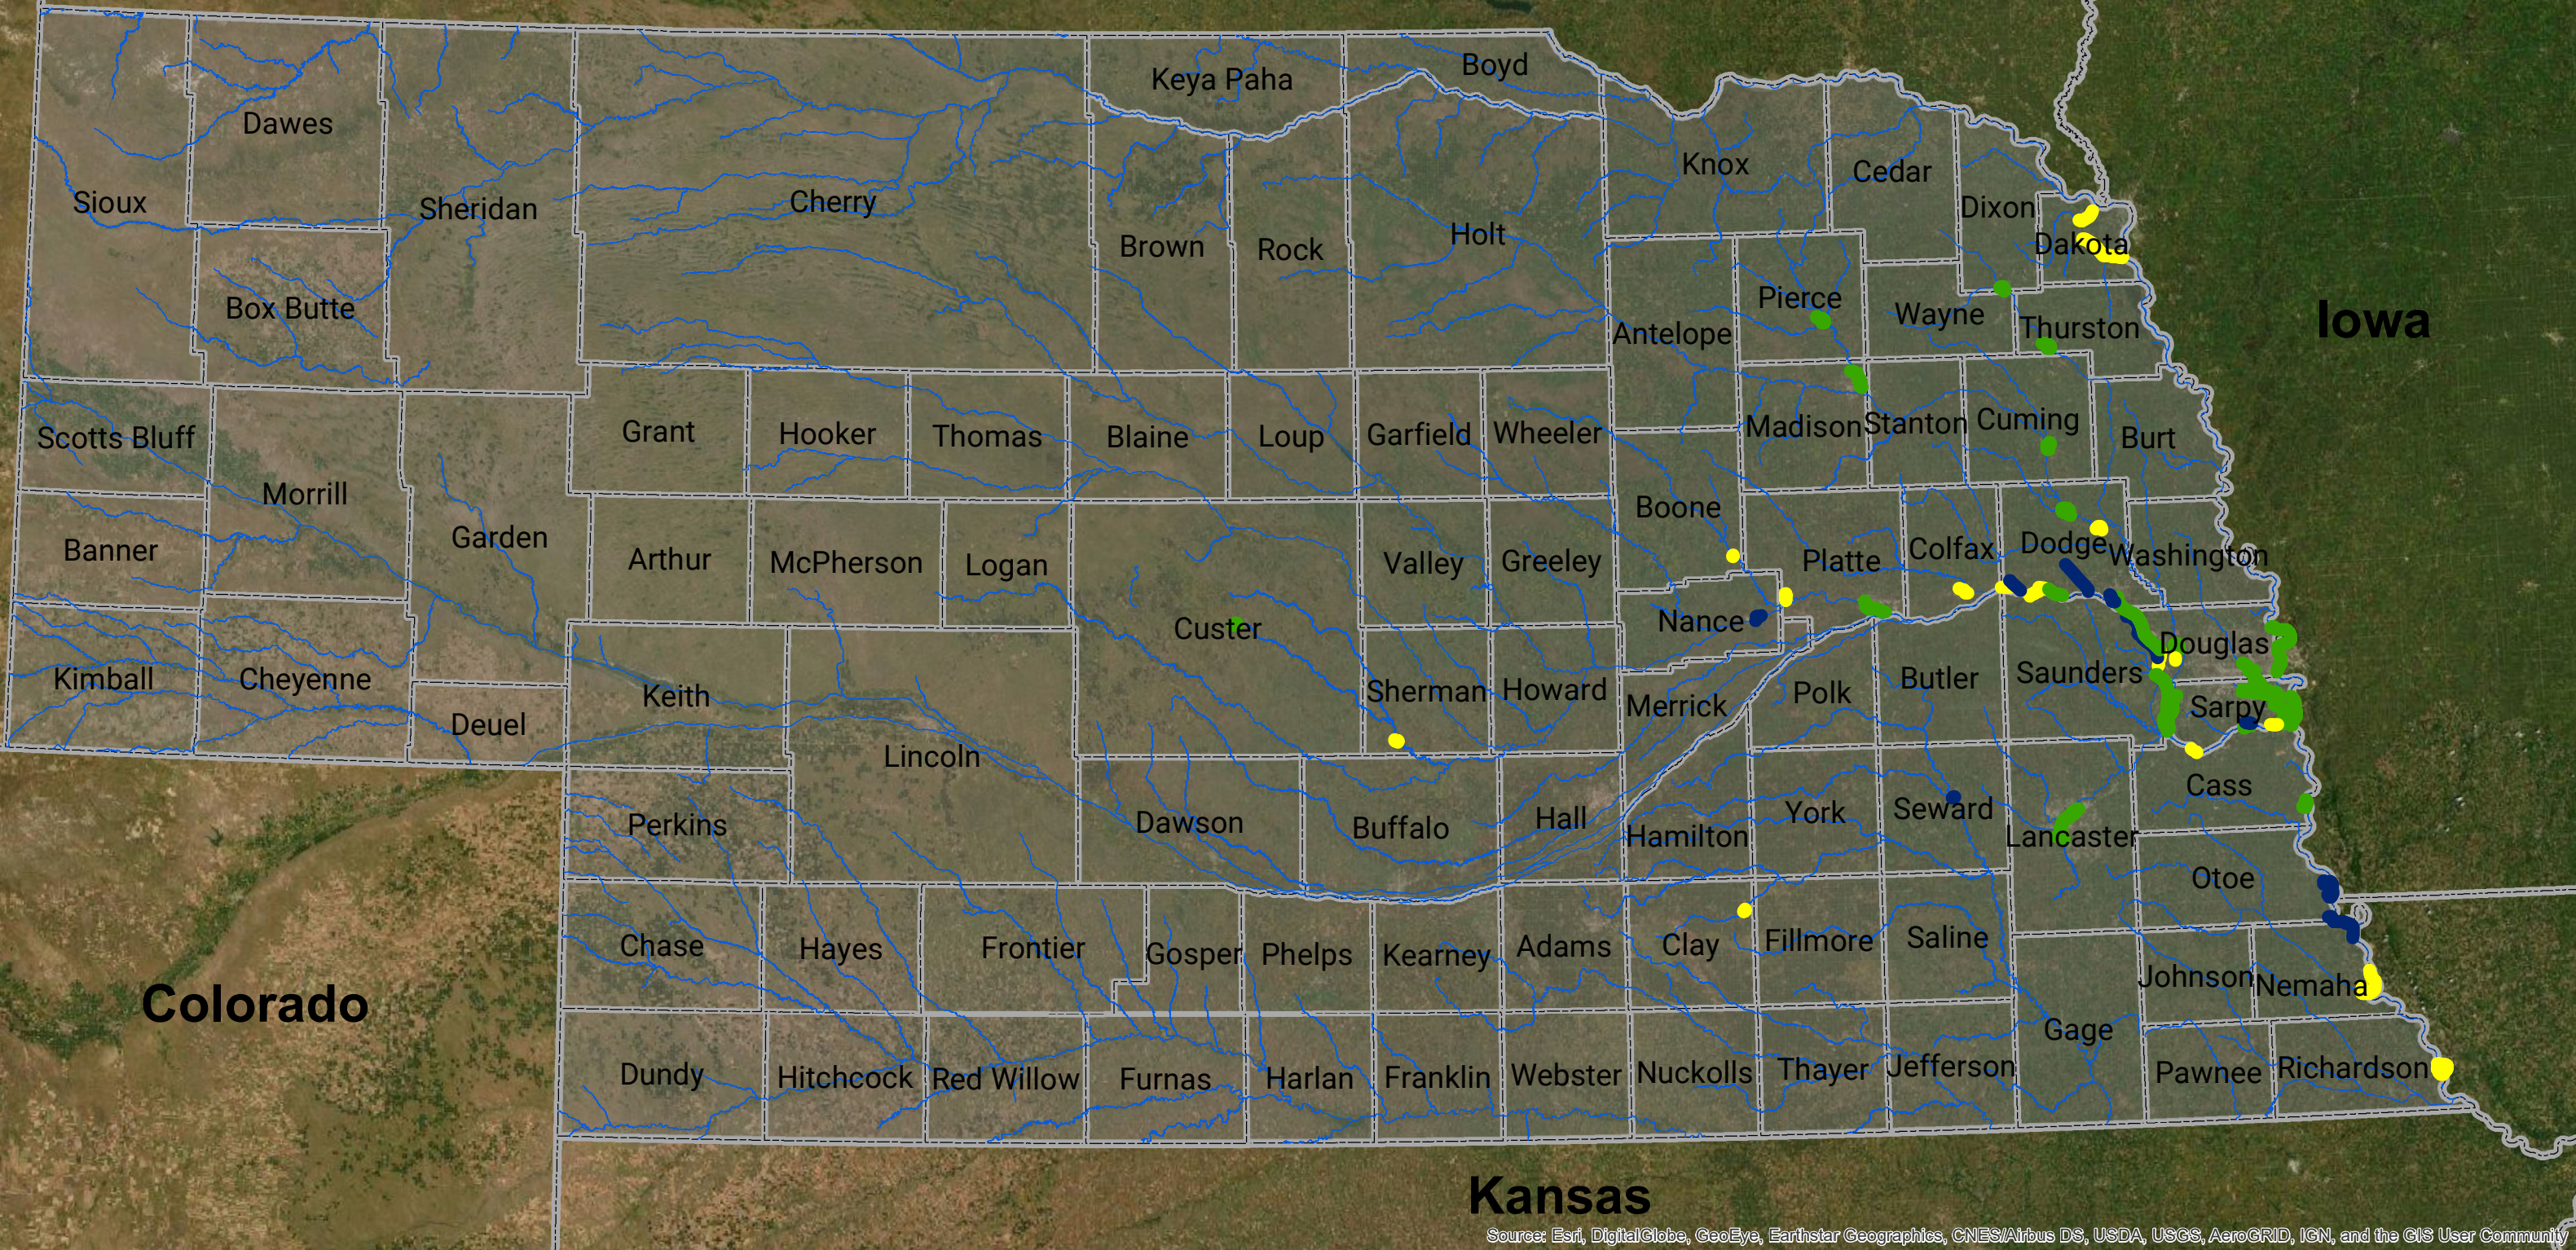

Repair Programs for Nebraska Levees Damaged by 2019 Flooding

Source: Esri, DigitalGlobe, GeoEye, Earthstar Geographics, CNES/Airbus DS, USDA, USGS, AeroGRID, IGN, and the GIS User Community

Map Symbology Repair Program

- FEMA PA
- Non-Public Source
- PL 84-99

 Major River or Stream

 US States
 County